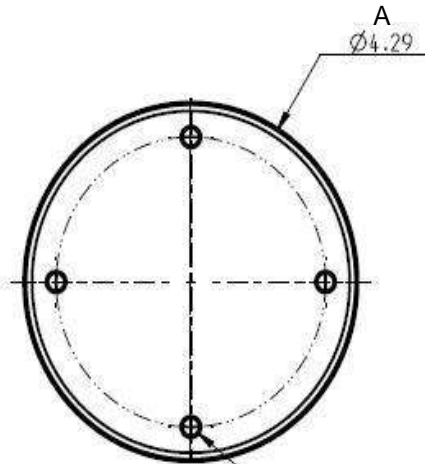

Part Number	Trade Size	Carton Quantity	"A"	"B"	"C"	COLOR
B-5VP	1/2	15	2.8	4.57	1.97	GREY
B-5WVP	1/2	15	2.8	4.57	1.97	WHITE

Plugs included with all boxes

Two Gang Box with 7 Outlets

Part Number	Trade Size	Carton Quantity	"A"	"B"	"C"	COLOR
TGB-757VP	1/2 - 3/4	6	4.63	4.63	1.97	GREY
TGB-757WVP	1/2 - 3/4	6	4.63	4.63	1.97	WHITE

Plugs included with all boxes

Nonmetallic PVC Electrical Boxes

Round Box with 5 Outlets

Part Number	Trade Size	Carton Quantity	"A"	"B"	Color
RB-5VP	1/2	10	4.27	1.50	GREY
RB-5WVP	1/2	10	4.27	1.50	WHITE

Dimensions are nominal

Blank Round Cover

Part Number	Trade Size	Carton Quantity	"A"	"B"	"C"	Color
RBCVP	--	15	4.29	0.24	0.2	Grey
RBCWVP	--	15	4.29	0.24	0.2	White

Gasket and Screws Included

Nonmetallic PVC Weatherproof Covers

Blank Single Gang Cover

Part Number	Trade Size	Carton Quantity	"A"	"B"	"C"	Color
BC-1XVP	--	20	4.63	2.87	0.24	Grey
BC-1XWVP	--	20	4.750	3.000	1.875	White

Gasket and screws included

Blank Two Gang Cover

Part Number	Trade Size	Carton Quantity	"A"	"B"	"C"	Color
BC-2VP	--	10	4.84	4.84	0.25	Grey
BC-2WVP	--	10	4.84	4.84	0.25	White