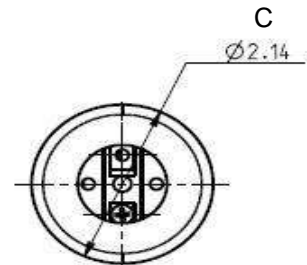

6 Configurations

3 Hole Rectangular Lamp Holder Cover

Part Number	Trade Size	Carton Quantity	"A"	"B"	"C"	Color
RC-3VP	1/2	15	4.80	3.01	1.22	Grey
RC-3WVP	1/2	15	4.80	3.01	1.22	White

Gasket and screws included

Nonmetallic PVC Weatherproof Covers

3 Hole Round Lamp Holder Cover

Part Number	Trade Size	Carton Quantity	"A"	"B"	Color
CR-3VP	1/2	15	4.49	1.17	GREY
CR-3WVP	1/2	15	4.49	1.17	WHITE

Gasket and screws included

Lampholder

Part Number	Trade Size	Carton Quantity	"A"	"B"	"C"	Color
H-1VP	1/2	20	2.85	4.85	2.14	Grey
H-1WVP	1/2	20	2.85	4.85	2.14	White

Dimensions are nominal

Nonmetallic PVC Weatherproof Vaportight

Box Mount Plastic Vaportight