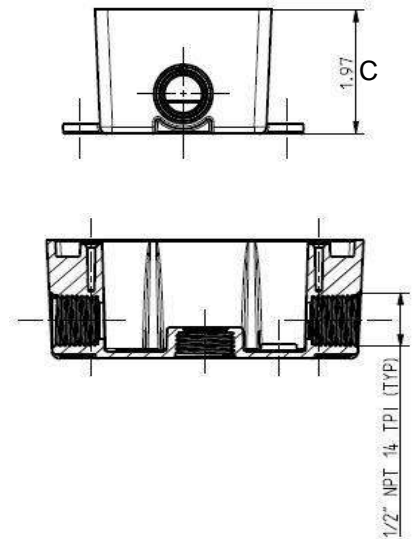

Part Number	Trade Size	Carton Quantity	"A"	"B"	"C"	COLOR
B-5VP	1/2	15	2.8	4.57	1.97	GREY
B-5WVP	1/2	15	2.8	4.57	1.97	WHITE

Plugs included with all boxes

Two Gang Box with 7 Outlets

Part Number	Trade Size	Carton Quantity	"A"	"B"	"C"	COLOR
TGB-757VP	1/2 - 3/4	6	4.63	4.63	1.97	GREY
TGB-757WVP	1/2 - 3/4	6	4.63	4.63	1.97	WHITE

Plugs included with all boxes

Nonmetallic PVC Electrical Boxes

Round Box with 5 Outlets

Part Number	Trade Size	Carton Quantity	"A"	"B"	Color
RB-5VP	1/2	10	4.27	1.50	GREY
RB-5WVP	1/2	10	4.27	1.50	WHITE

Dimensions are nominal

Part Number	Trade Size	Carton Quantity	"A"	"B"	"C"	Color
BC-1XVP	--	20	4.63	2.87	0.24	Grey
BC-1XWVP	--	20	4.750	3.000	1.875	White

Gasket and screws included

Blank Two Gang Cover

Part Number	Trade Size	Carton Quantity	"A"	"B"	"C"	Color
BC-2VP	--	10	4.84	4.84	0.25	Grey
BC-2WVP	--	10	4.84	4.84	0.25	White