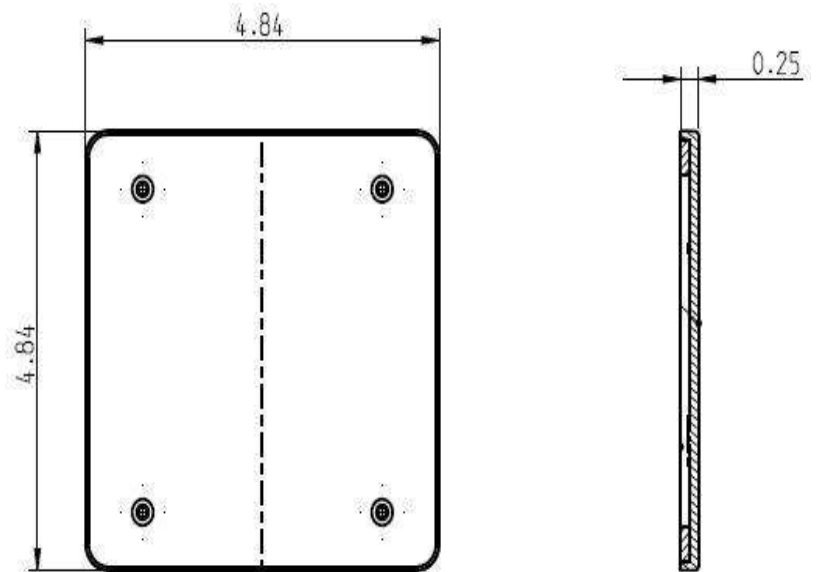

Part Number	Trade Size	Carton Quantity	"A"	"B"	"C"	Color
BC-2VP	--	10	4.84	4.84	0.25	Grey
BC-2WVP	--	10	4.84	4.84	0.25	White

Gasket and screws included