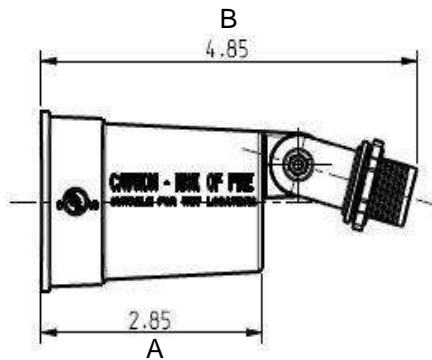

Nonmetallic PVC Weatherproof Covers

3 Hole Round Lamp Holder Cover

Part Number	Trade Size	Carton Quantity	"A"	"B"	Color
CR-3VP	1/2	15	4.49	1.17	GREY
CR-3WVP	1/2	15	4.49	1.17	WHITE

Gasket and screws included

Lampholder

Part Number	Trade Size	Carton Quantity	"A"	"B"	"C"	Color
H-1VP	1/2	20	2.85	4.85	2.14	Grey
H-1WVP	1/2	20	2.85	4.85	2.14	White

Dimensions are nominal

Nonmetallic PVC Weatherproof Vaportight

Box Mount Plastic Vaportight