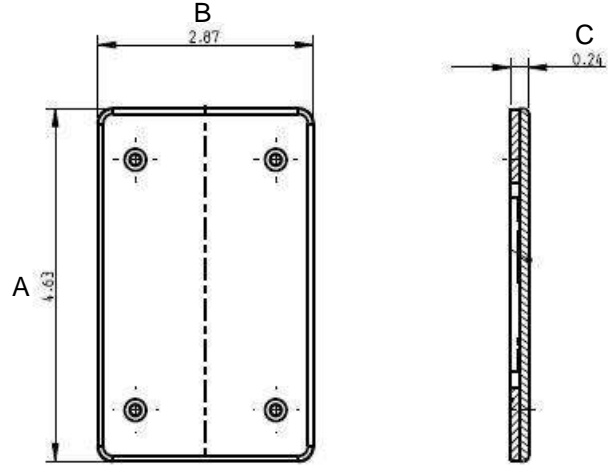

Plugs included with all boxes

Nonmetallic PVC Electrical Boxes

Round Box with 5 Outlets

Part Number	Trade Size	Carton Quantity	"A"	"B"	Color
RB-5VP	1/2	10	4.27	1.50	GREY
RB-5WVP	1/2	10	4.27	1.50	WHITE

Dimensions are nominal

Blank Round Cover

Part Number	Trade Size	Carton Quantity	"A"	"B"	"C"	Color
RBCVP	--	15	4.29	0.24	0.2	Grey
RBCWVP	--	15	4.29	0.24	0.2	White

Gasket and Screws Included

Nonmetallic PVC Weatherproof Covers

Blank Single Gang Cover

Part Number	Trade Size	Carton Quantity	"A"	"B"	"C"	Color
BC-1XVP	--	20	4.63	2.87	0.24	Grey
BC-1XWVP	--	20	4.750	3.000	1.875	White

Gasket and screws included

Blank Two Gang Cover

Part Number	Trade Size	Carton Quantity	"A"	"B"	"C"	Color
BC-2VP	--	10	4.84	4.84	0.25	Grey
BC-2WVP	--	10	4.84	4.84	0.25	White