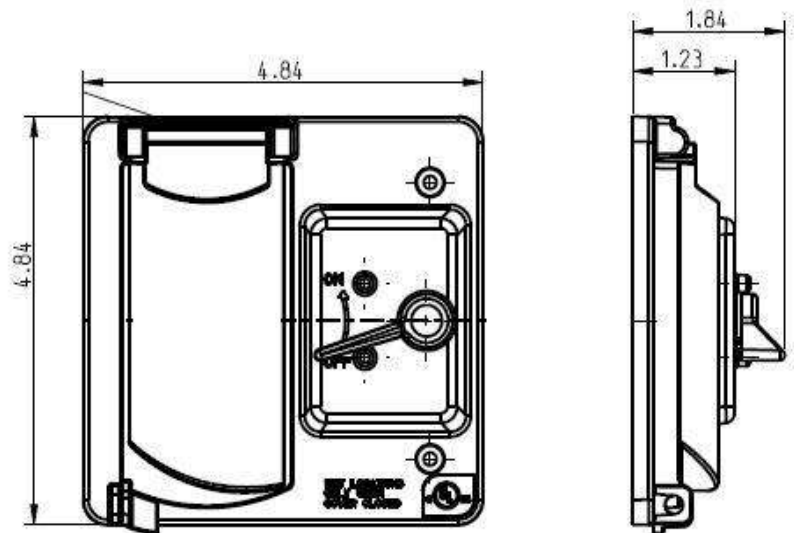

Part Number	Trade Size	Carton Quantity	"A"	"B"	"C"	Color
BC-1XVP	--	20	4.63	2.87	0.24	Grey
BC-1XWVP	--	20	4.750	3.000	1.875	White

Gasket and screws included

Blank Two Gang Cover

Part Number	Trade Size	Carton Quantity	"A"	"B"	"C"	Color
BC-2VP	--	10	4.84	4.84	0.25	Grey
BC-2WVP	--	10	4.84	4.84	0.25	White

Gasket and screws included

2 Gang Duplex / Toggle Combo

Part Number	Trade Size	Carton Quantity	"A"	"B"	"C"	"D"	COLOR
FC61-TS1VP	--	8	4.84	4.84	1.84	1.23	Grey
FC61-TS1WVP	--	8	4.84	4.84	1.84	1.23	White

Gasket and screws included