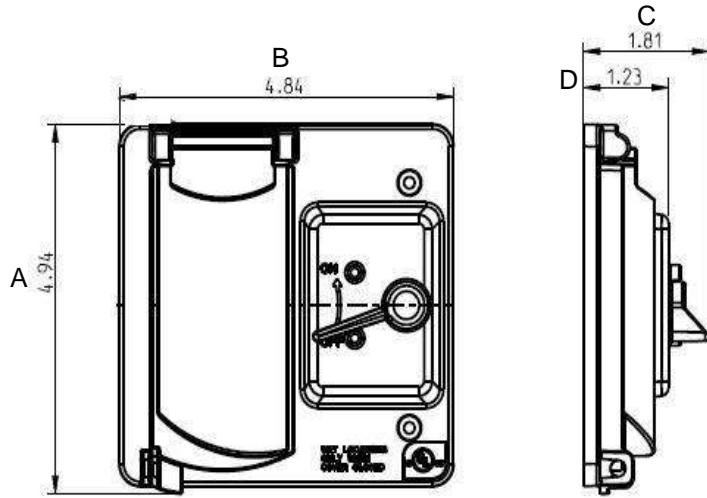

Part Number	Trade Size	Carton Quantity	"A"	"B"	"C"	Color
BC-1XVP	--	20	4.63	2.87	0.24	Grey
BC-1XWVP	--	20	4.750	3.000	1.875	White

Gasket and screws included

Blank Two Gang Cover

Part Number	Trade Size	Carton Quantity	"A"	"B"	"C"	Color
BC-2VP	--	10	4.84	4.84	0.25	Grey
BC-2WVP	--	10	4.84	4.84	0.25	White

Gasket and screws included

Nonmetallic PVC Weatherproof Covers

2 Gang GFCI / Toggle Combo

Part Number	Trade Size	Carton Quantity	"A"	"B"	"C"	"D"	COLOR
FGV-TS1VP	--	8	4.94	4.84	1.81	1.23	Grey
FGV-TS1WVP	--	8	4.94	4.84	1.81	1.23	White

Gasket and screws included

2 Gang Duplex / Toggle Combo

Part Number	Trade Size	Carton Quantity	"A"	"B"	"C"	"D"	COLOR
FC61-TS1VP	--	8	4.84	4.84	1.84	1.23	Grey
FC61-TS1WVP	--	8	4.84	4.84	1.84	1.23	White

Gasket and screws included