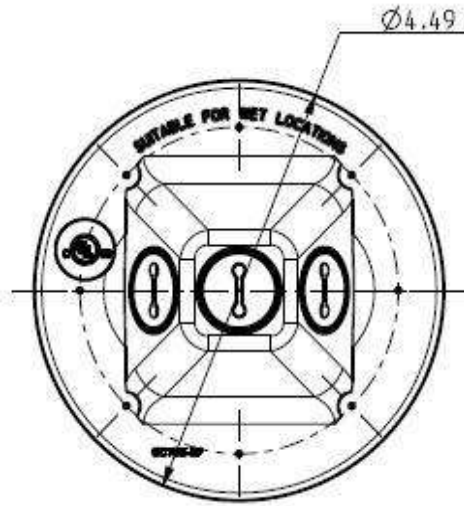

6 Configurations

3 Hole Rectangular Lamp Holder Cover

Part Number	Trade Size	Carton Quantity	"A"	"B"	"C"	Color
RC-3VP	1/2	15	4.80	3.01	1.22	Grey
RC-3WVP	1/2	15	4.80	3.01	1.22	White

Gasket and screws included

Nonmetallic PVC Weatherproof Covers

3 Hole Round Lamp Holder Cover

Part Number	Trade Size	Carton Quantity	"A"	"B"	Color
CR-3VP	1/2	15	4.49	1.17	GREY
CR-3WVP	1/2	15	4.49	1.17	WHITE

Gasket and screws included

Lampholder

Part Number	Trade Size	Carton Quantity	"A"	"B"	"C"	Color
H-1VP	1/2	20	2.85	4.85	2.14	Grey
H-1WVP	1/2	20	2.85	4.85	2.14	White

Dimensions are nominal

Nonmetallic PVC Weatherproof Vaportight

Box Mount Plastic Vaportight