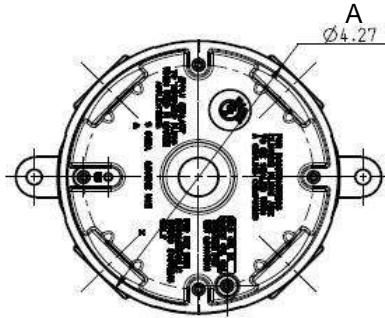

Plugs included with all boxes

Nonmetallic PVC Electrical Boxes

Round Box with 5 Outlets

Part Number	Trade Size	Carton Quantity	"A"	"B"	Color
RB-5VP	1/2	10	4.27	1.50	GREY
RB-5WVP	1/2	10	4.27	1.50	WHITE

Dimensions are nominal

Blank Round Cover

Part Number	Trade Size	Carton Quantity	"A"	"B"	"C"	Color
RBCVP	--	15	4.29	0.24	0.2	Grey
RBCWVP	--	15	4.29	0.24	0.2	White

Gasket and Screws Included

Nonmetallic PVC Weatherproof Covers

Blank Single Gang Cover

Part Number	Trade Size	Carton Quantity	"A"	"B"	"C"	Color
BC-1XVP	--	20	4.63	2.87	0.24	Grey
BC-1XWVP	--	20	4.750	3.000	1.875	White

Gasket and screws included

Blank Two Gang Cover

Part Number	Trade Size	Carton Quantity	"A"	"B"	"C"	Color
BC-2VP	--	10	4.84	4.84	0.25	Grey
BC-2WVP	--	10	4.84	4.84	0.25	White