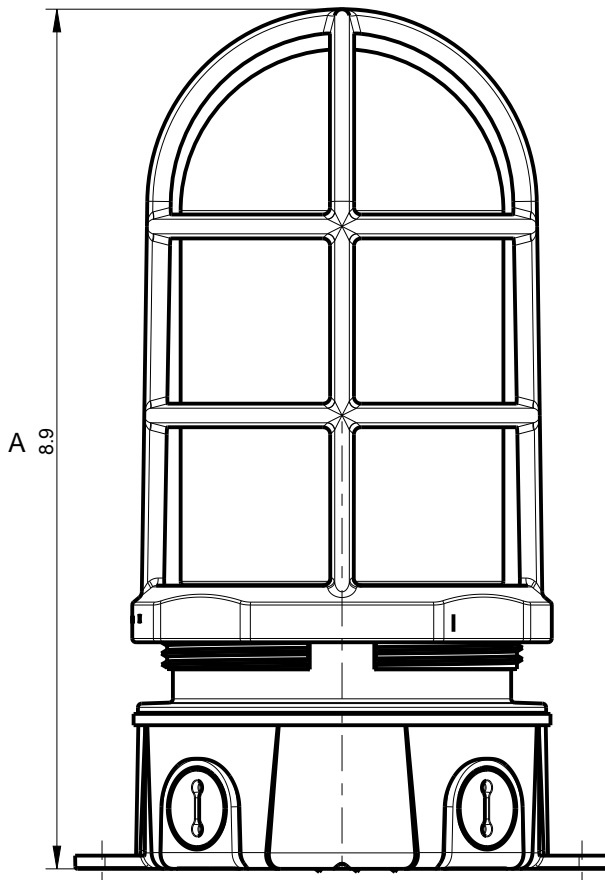

FEATURES

- IP66 rated (dust proof)
- Suitable for wet locations (NEMA3R)
- Durable heavy duty
- Voltage: 120 volt
- UL Marine Listed
- 1/2 inch threaded hubs with plugs
- Nickel plated socket
- 7" glass globe