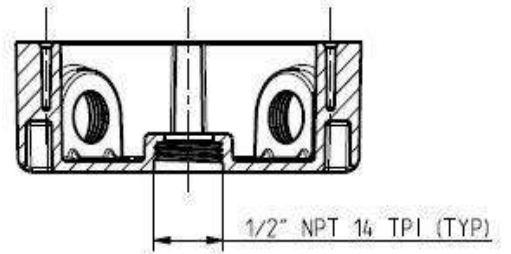

Plugs included with all boxes

Nonmetallic PVC Electrical Boxes

Round Box with 5 Outlets

Part Number	Trade Size	Carton Quantity	"A"	"B"	Color
RB-5VP	1/2	10	4.27	1.50	GREY
RB-5WVP	1/2	10	4.27	1.50	WHITE

Dimensions are nominal