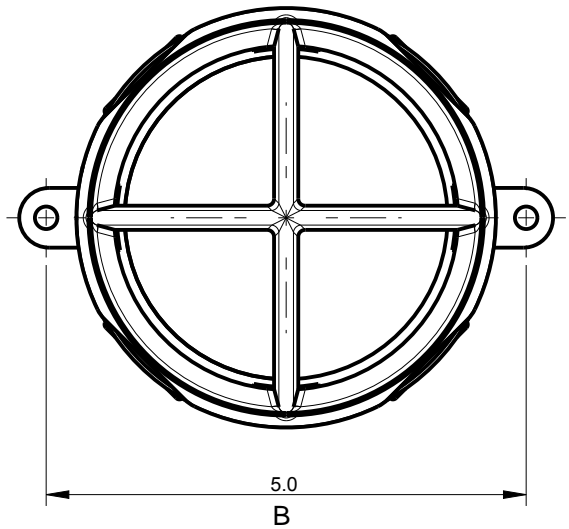

FEATURES

- IP66 rated (dust proof)
- Suitable for wet locations (NEMA3R)
- Durable heavy duty
- Voltage: 120 volt
- UL Marine Listed
- 1/2 inch threaded hubs with plugs
- Nickel plated socket
- 7" glass globe