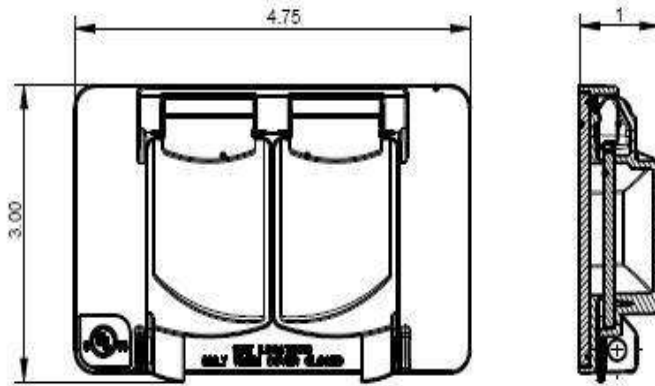

Single Gang Toggle Cover

Part Number	Trade Size	Carton Quantity	"A"	"B"	"C"	"D"	COLOR
TS-1VP	--	8	3.01	4.76	1.84	1.23	Grey
TS-1WVP	--	8	3.01	4.76	1.84	1.23	White

Gasket and screws included

Nonmetallic PVC Weatherproof Covers

Single Gang Horizontal Duplex Cover

Part Number	Trade Size	Carton Quantity	"A"	"B"	"C"	Color
FCL-81VP	--	20	4.63	2.87	0.24	Grey
FCL-81WVP	--	20	4.750	3.000	1.875	White

Gasket and screws included

Single Gang Multi-Use Cover