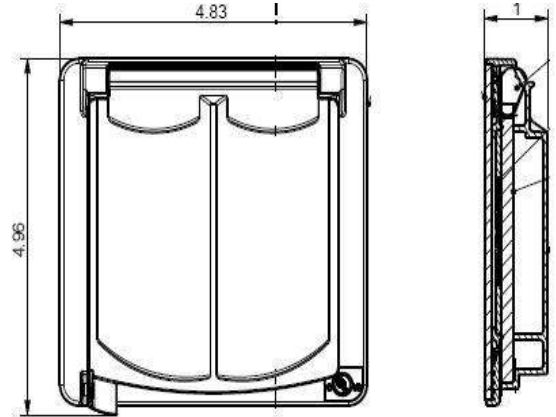

Part Number	Trade Size	Carton Quantity	"A"	"B"	"C"	Color
2FC-MUSE-VP	--	8	4.96	4.83	1.00	Grey
2FC-MUSE-WVP	--	8	4.96	4.83	1.00	White

Gasket and screws included