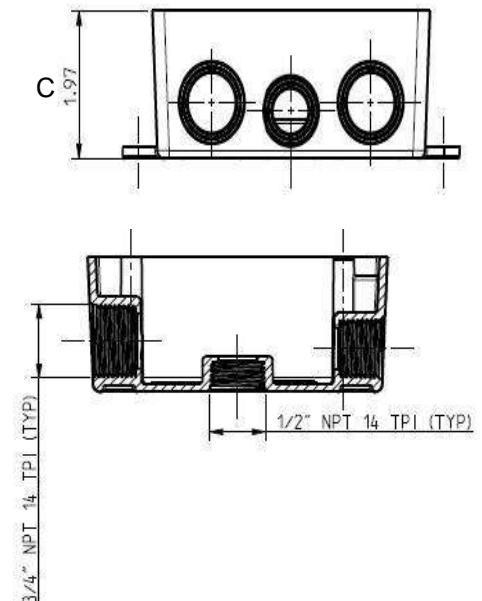

Part Number	Trade Size	Carton Quantity	"A"	"B"	"C"	COLOR
B-5VP	1/2	15	2.8	4.57	1.97	GREY
B-5WVP	1/2	15	2.8	4.57	1.97	WHITE

Plugs included with all boxes

Two Gang Box with 7 Outlets

Part Number	Trade Size	Carton Quantity	"A"	"B"	"C"	COLOR
TGB-757VP	1/2 - 3/4	6	4.63	4.63	1.97	GREY
TGB-757WVP	1/2 - 3/4	6	4.63	4.63	1.97	WHITE

Plugs included with all boxes

Nonmetallic PVC Electrical Boxes

Round Box with 5 Outlets

Part Number	Trade Size	Carton Quantity	"A"	"B"	Color
RB-5VP	1/2	10	4.27	1.50	GREY
RB-5WVP	1/2	10	4.27	1.50	WHITE

Dimensions are nominal

Blank Round Cover

Part Number	Trade Size	Carton Quantity	"A"	"B"	"C"	Color
RBCVP	--	15	4.29	0.24	0.2	Grey
RBCWVP	--	15	4.29	0.24	0.2	White

Gasket and Screws Included

Nonmetallic PVC Weatherproof Covers

Blank Single Gang Cover

Part Number	Trade Size	Carton Quantity	"A"	"B"	"C"	Color
BC-1XVP	--	20	4.63	2.87	0.24	Grey
BC-1XWVP	--	20	4.750	3.000	1.875	White

Gasket and screws included

Blank Two Gang Cover

Part Number	Trade Size	Carton Quantity	"A"	"B"	"C"	Color
BC-2VP	--	10	4.84	4.84	0.25	Grey
BC-2WVP	--	10	4.84	4.84	0.25	White