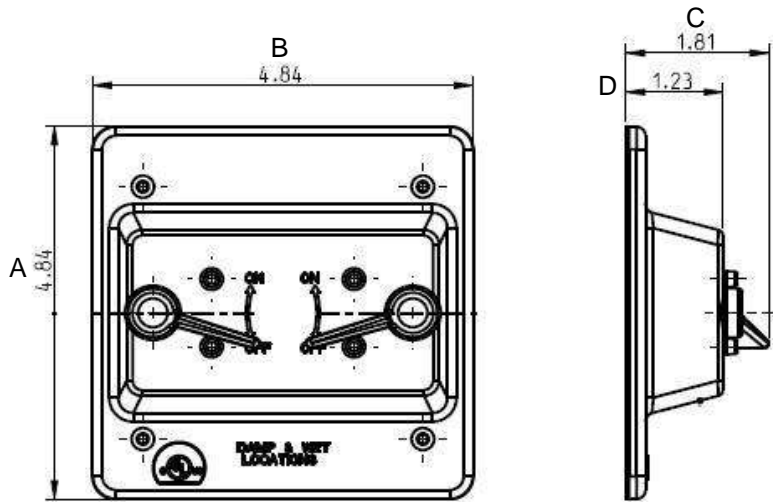

Part Number	Trade Size	Carton Quantity	"A"	"B"	"C"	"D"	COLOR
TS-2VP	--	8	4.84	4.84	1.81	1.23	Grey
TS-2WVP	--	8	4.84	4.84	1.81	1.23	White

Gasket and screws included