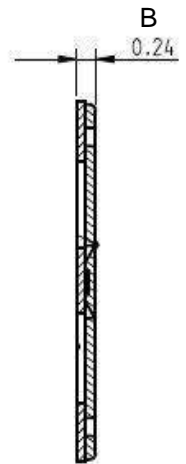

Part Number	Trade Size	Carton Quantity	"A"	"B"	"C"	COLOR
B-5VP	1/2	15	2.8	4.57	1.97	GREY
B-5WVP	1/2	15	2.8	4.57	1.97	WHITE

Plugs included with all boxes

Two Gang Box with 7 Outlets

Part Number	Trade Size	Carton Quantity	"A"	"B"	"C"	COLOR
TGB-757VP	1/2 - 3/4	6	4.63	4.63	1.97	GREY
TGB-757WVP	1/2 - 3/4	6	4.63	4.63	1.97	WHITE

Plugs included with all boxes

Nonmetallic PVC Electrical Boxes

Round Box with 5 Outlets

Part Number	Trade Size	Carton Quantity	"A"	"B"	Color
RB-5VP	1/2	10	4.27	1.50	GREY
RB-5WVP	1/2	10	4.27	1.50	WHITE

Dimensions are nominal

Blank Round Cover

Part Number	Trade Size	Carton Quantity	"A"	"B"	"C"	Color
RBCVP	--	15	4.29	0.24	0.2	Grey
RBCWVP	--	15	4.29	0.24	0.2	White

Gasket and Screws Included

Nonmetallic PVC Weatherproof Covers

Blank Single Gang Cover

Part Number	Trade Size	Carton Quantity	"A"	"B"	"C"	Color
BC-1XVP	--	20	4.63	2.87	0.24	Grey
BC-1XWVP	--	20	4.750	3.000	1.875	White

Gasket and screws included

Blank Two Gang Cover

Part Number	Trade Size	Carton Quantity	"A"	"B"	"C"	Color
BC-2VP	--	10	4.84	4.84	0.25	Grey
BC-2WVP	--	10	4.84	4.84	0.25	White