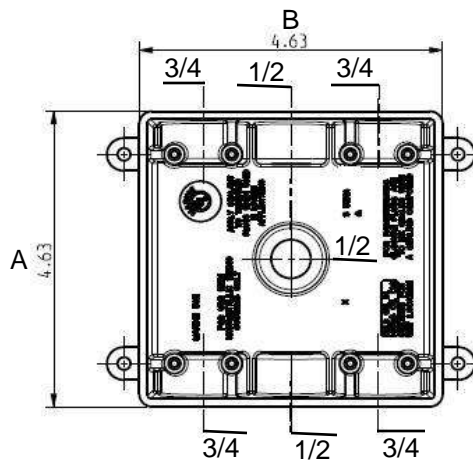

Part Number	Trade Size	Carton Quantity	"A"	"B"	"C"	COLOR
B-5VP	1/2	15	2.8	4.57	1.97	GREY
B-5WVP	1/2	15	2.8	4.57	1.97	WHITE

Plugs included with all boxes

Two Gang Box with 7 Outlets

Part Number	Trade Size	Carton Quantity	"A"	"B"	"C"	COLOR
TGB-757VP	1/2 - 3/4	6	4.63	4.63	1.97	GREY
TGB-757WVP	1/2 - 3/4	6	4.63	4.63	1.97	WHITE

Plugs included with all boxes

Nonmetallic PVC Electrical Boxes

Round Box with 5 Outlets

Part Number	Trade Size	Carton Quantity	"A"	"B"	Color
RB-5VP	1/2	10	4.27	1.50	GREY
RB-5WVP	1/2	10	4.27	1.50	WHITE

Dimensions are nominal

Blank Round Cover

Part Number	Trade Size	Carton Quantity	"A"	"B"	"C"	Color
RBCVP	--	15	4.29	0.24	0.2	Grey
RBCWVP	--	15	4.29	0.24	0.2	White

Gasket and Screws Included

Nonmetallic PVC Weatherproof Covers

Blank Single Gang Cover

Part Number	Trade Size	Carton Quantity	"A"	"B"	"C"	Color
BC-1XVP	--	20	4.63	2.87	0.24	Grey
BC-1XWVP	--	20	4.750	3.000	1.875	White

Gasket and screws included

Blank Two Gang Cover

Part Number	Trade Size	Carton Quantity	"A"	"B"	"C"	Color
BC-2VP	--	10	4.84	4.84	0.25	Grey
BC-2WVP	--	10	4.84	4.84	0.25	White