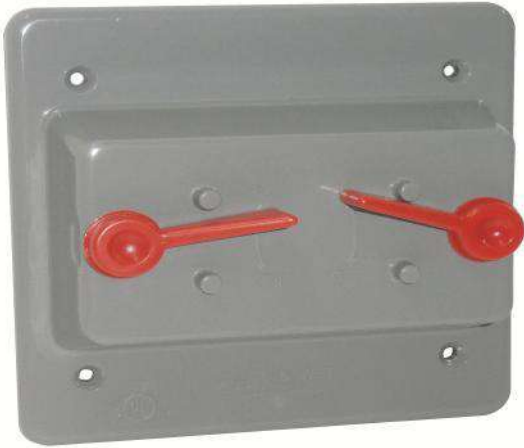

Gasket and screws included

Nonmetallic PVC Weatherproof Covers

2 Gang GFCI / Toggle Combo

Part Number	Trade Size	Carton Quantity	"A"	"B"	"C"	"D"	COLOR
FGV-TS1VP	--	8	4.94	4.84	1.81	1.23	Grey
FGV-TS1WVP	--	8	4.94	4.84	1.81	1.23	White

Gasket and screws included

2 Gang Duplex / Toggle Combo

Part Number	Trade Size	Carton Quantity	"A"	"B"	"C"	"D"	COLOR
FC61-TS1VP	--	8	4.84	4.84	1.84	1.23	Grey
FC61-TS1WVP	--	8	4.84	4.84	1.84	1.23	White

Gasket and screws included

Nonmetallic PVC Weatherproof Covers

2 Gang Toggle Cover

Part Number	Trade Size	Carton Quantity	"A"	"B"	"C"	"D"	COLOR
TS-2VP	--	8	4.84	4.84	1.81	1.23	Grey
TS-2WVP	--	8	4.84	4.84	1.81	1.23	White

Gasket and screws included

Single Gang Toggle Cover

Part Number	Trade Size	Carton Quantity	"A"	"B"	"C"	"D"	COLOR
TS-1VP	--	8	3.01	4.76	1.84	1.23	Grey
TS-1WVP	--	8	3.01	4.76	1.84	1.23	White

Gasket and screws included

Nonmetallic PVC Weatherproof Covers