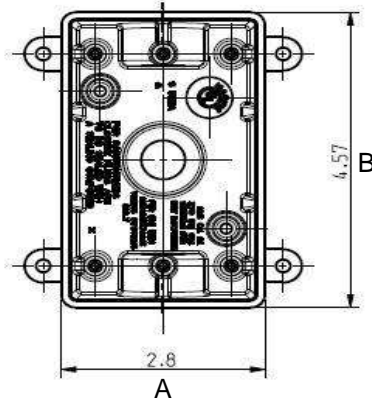

Part Number	Trade Size	Carton Quantity	"A"	"B"	"C"	COLOR
B-5VP	1/2	15	2.8	4.57	1.97	GREY
B-5WVP	1/2	15	2.8	4.57	1.97	WHITE

Plugs included with all boxes

Two Gang Box with 7 Outlets

Part Number	Trade Size	Carton Quantity	"A"	"B"	"C"	COLOR
TGB-757VP	1/2 - 3/4	6	4.63	4.63	1.97	GREY
TGB-757WVP	1/2 - 3/4	6	4.63	4.63	1.97	WHITE

Plugs included with all boxes

Nonmetallic PVC Electrical Boxes

Round Box with 5 Outlets

Part Number	Trade Size	Carton Quantity	"A"	"B"	Color
RB-5VP	1/2	10	4.27	1.50	GREY
RB-5WVP	1/2	10	4.27	1.50	WHITE

Dimensions are nominal

Part Number	Trade Size	Carton Quantity	"A"	"B"	"C"	Color
BC-1XVP	--	20	4.63	2.87	0.24	Grey
BC-1XWVP	--	20	4.750	3.000	1.875	White

Gasket and screws included

Blank Two Gang Cover

Part Number	Trade Size	Carton Quantity	"A"	"B"	"C"	Color
BC-2VP	--	10	4.84	4.84	0.25	Grey
BC-2WVP	--	10	4.84	4.84	0.25	White