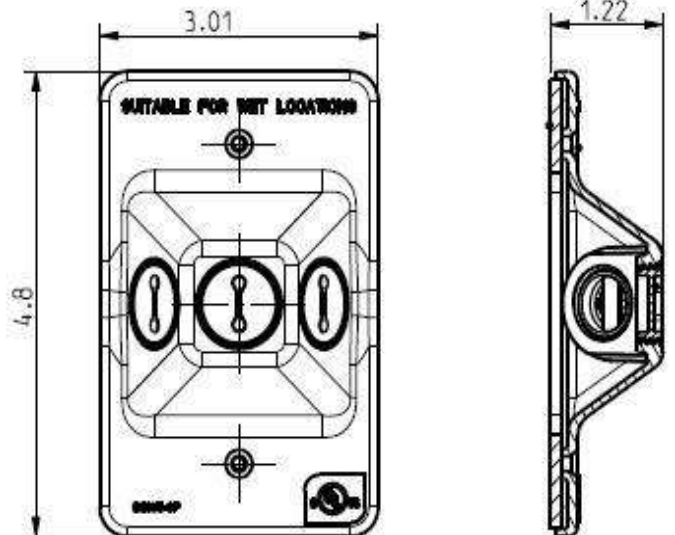

6 Configurations

3 Hole Rectangular Lamp Holder Cover

Part Number	Trade Size	Carton Quantity	"A"	"B"	"C"	Color
RC-3VP	1/2	15	4.80	3.01	1.22	Grey
RC-3WVP	1/2	15	4.80	3.01	1.22	White

Gasket and screws included