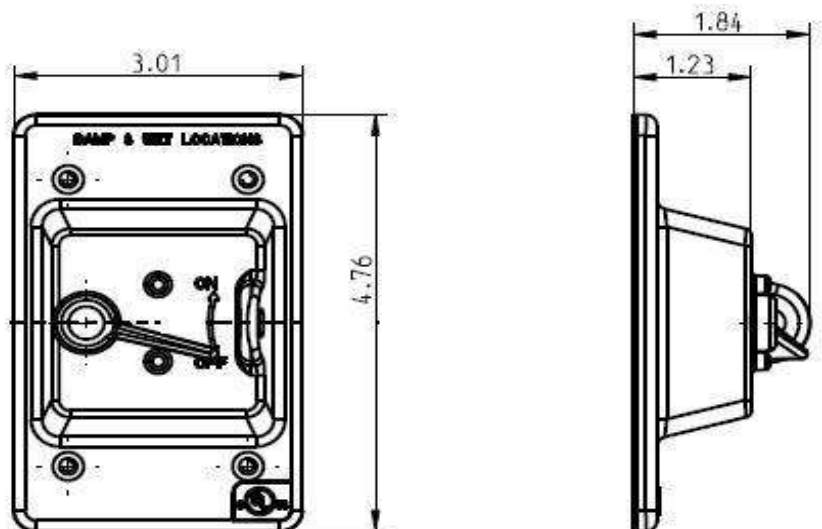

Single Gang Toggle Cover

Part Number	Trade Size	Carton Quantity	"A"	"B"	"C"	"D"	COLOR
TS-1VP	--	8	3.01	4.76	1.84	1.23	Grey
TS-1WVP	--	8	3.01	4.76	1.84	1.23	White

Gasket and screws included

Nonmetallic PVC Weatherproof Covers