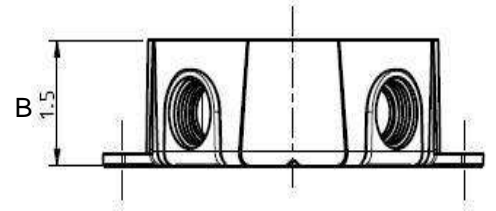

Plugs included with all boxes

Nonmetallic PVC Electrical Boxes

Round Box with 5 Outlets

Part Number	Trade Size	Carton Quantity	"A"	"B"	Color
RB-5VP	1/2	10	4.27	1.50	GREY
RB-5WVP	1/2	10	4.27	1.50	WHITE

Dimensions are nominal

Blank Round Cover

Part Number	Trade Size	Carton Quantity	"A"	"B"	"C"	Color
RBCVP	--	15	4.29	0.24	0.2	Grey
RBCWVP	--	15	4.29	0.24	0.2	White

Gasket and Screws Included

Nonmetallic PVC Weatherproof Covers

Blank Single Gang Cover

Part Number	Trade Size	Carton Quantity	"A"	"B"	"C"	Color
BC-1XVP	--	20	4.63	2.87	0.24	Grey
BC-1XWVP	--	20	4.750	3.000	1.875	White

Gasket and screws included

Blank Two Gang Cover

Part Number	Trade Size	Carton Quantity	"A"	"B"	"C"	Color
BC-2VP	--	10	4.84	4.84	0.25	Grey
BC-2WVP	--	10	4.84	4.84	0.25	White